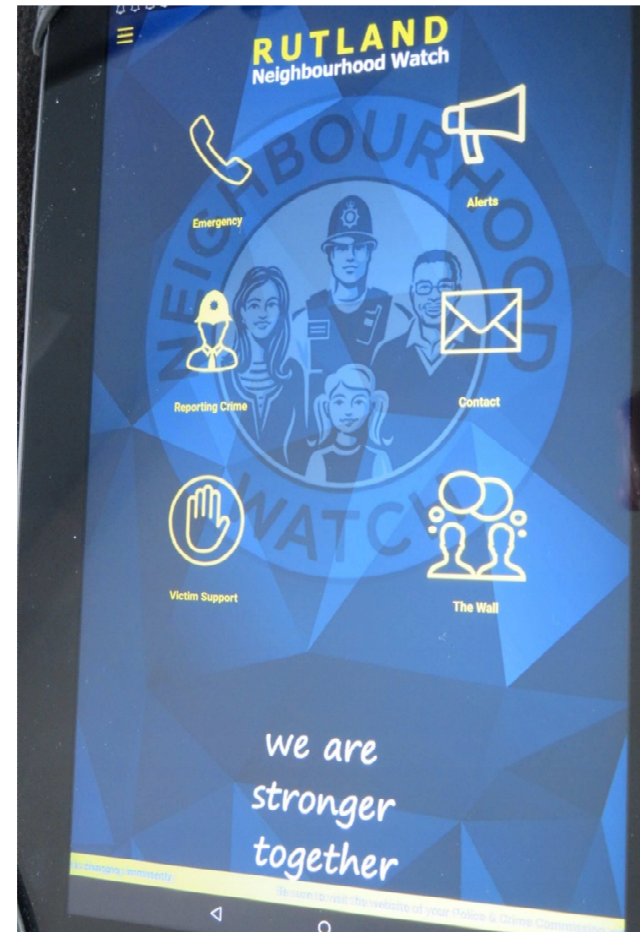

**RUTLAND NEIGHBOURHOOD WATCH
ASSOCIATION**

Trustees:

**Adrian Gombault,
Ruthven Horne,
David Wheeler**

MISSION

To promote the prevention of crime in Rutland.

OBJECTIVES

To foster and promote mutual help and support in the fight against crime by supporting a County-wide network of NHW groups.

To assist the police wherever possible to reduce the threat of criminal activity in Rutland.

“We don’t really have any crime in Rutland.”

Crime in Rutland

- Increased for third year in a row
- Growth in property theft
(+21% 2018 v 2017)
- Under 2 crimes per 1000 go to court
- Slow 999 and 101 response times

Police in Rutland

- Only 4 Beat Officers
- Only 3 PCSOs
- Only 1 Sergeant
- Shared Inspector
- Limited public access
(Catmose desk)

Keys to Crime Reduction

- Up-to-date local crime knowledge
- Effective crime prevention measures
- Helping Police with information and intelligence
- Local problem solving with other partners

Rutland NHW Smartphone App

- Free from Google Playstore
- Android and Apple
- Near 3000 downloads
- Fast links for reporting crime & ASB
- Alerts of recent crimes in Rutland
- Interactive Wall
- Many other useful links